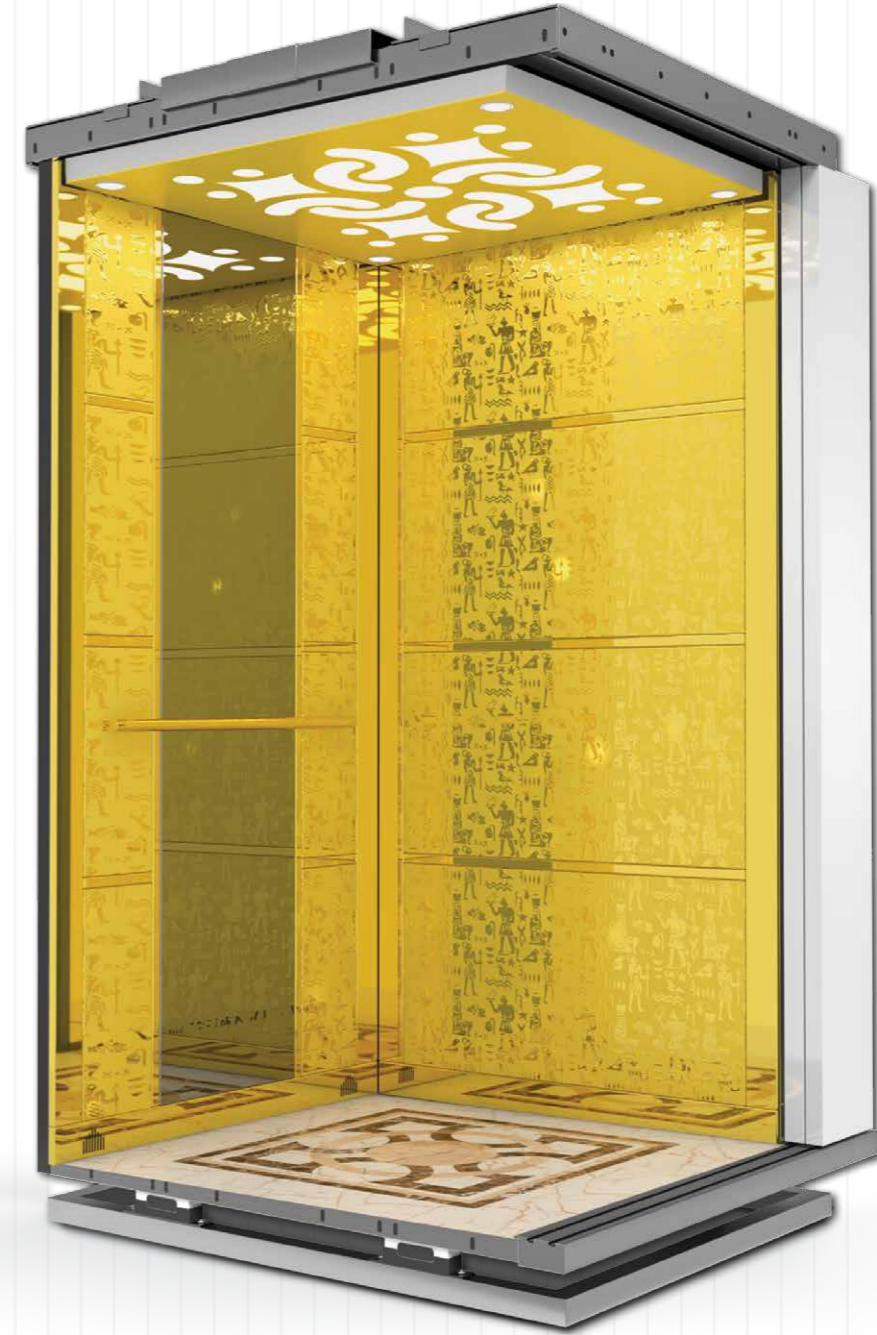

YET-K-005

YET-K-006

- Yan Duvarlar: Gold Dekoratif Paslanmaz
- Side Walls: Gold Decorative Stainless
- Tavan: Lazer Kesim / Endirekt Aydınlatma
- Ceiling: Laser Cut / Indirect Lighting

- Arka Duvar: Boy ayna
- Rear Wall: Mirror
- Aksesuar: Gold Paslanmaz
- Accessories: Gold Stainless Steel

- Taban: Desenli PVC
- Floor: Patterned PVC
- Küpeşte: Gold Paslanmaz
- Handle: Gold Stainless Steel

- Yan Duvarlar: Gold Dekoratif Paslanmaz
- Side Walls: Gold Decorative Stainless
- Tavan: Lazer Kesim / Endirekt Aydınlatma
- Ceiling: Laser Cut / Indirect Lighting

- Arka Duvar: Boy Ayna
- Rear Wall: Mirror
- Aksesuar: Gold Paslanmaz
- Accessories: Gold Stainless Steel

- Taban: Desenli PVC
- Floor: Patterned PVC
- Küpeşte: Gold Paslanmaz
- Handle: Gold Stainless Steel