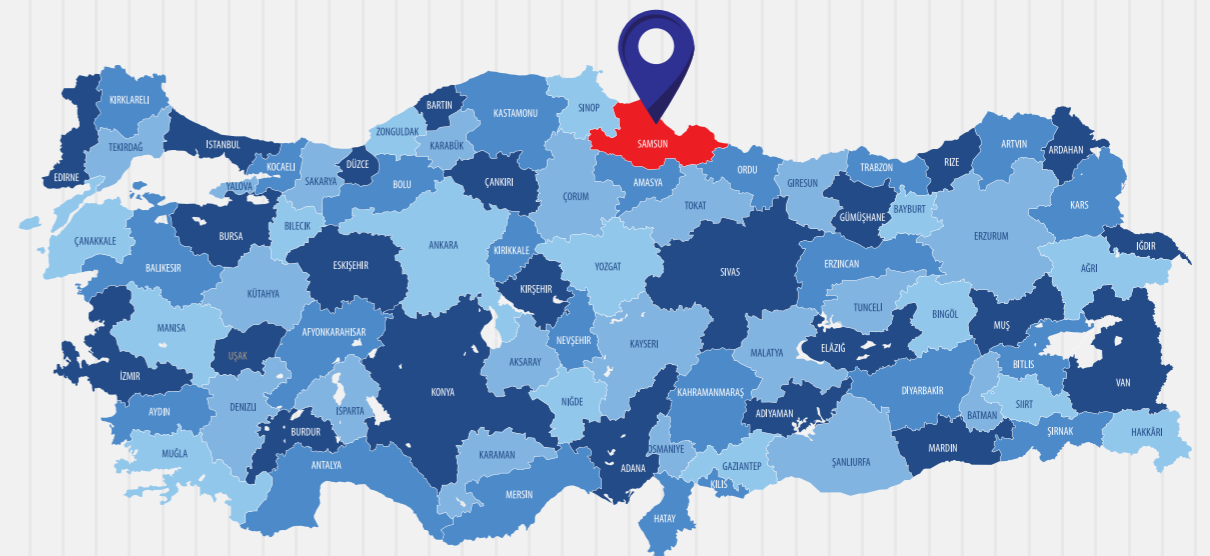

Misyon / Mission

Misyonumuz; Önceliği müşteri beklentilerinin üzerinde kaliteli ürünleri en kısa sürede üretmek olan YetsanLift Asansör, sürekli geliştirdiği Ar-Ge çalışmaları ile teknolojik gelişmelerden de yararlanarak dünya pazarında kabul gören bir firma olmayı amaçlamaktadır.

Our mission; YetsanLift Elevator's priority is to produce quality products that exceed customer expectations with the best deadlines. Also it aims to be a company that is accepted in the world market by using of technological developments with its R&D studies that it continuously develops.

Vizyon / Vision

Vizyonumuz; Asansör sektöründe dünyadaki en geniş ürün yelpazesine sahip, yüksek kalite ve kontrol standartlarında, en yeni tasarımlarıyla, sunduğu özel çözümler ve standart ürünlerde en hızlı teslimat süreleri ile öne çıkan, alanında takip edilen lider bir firmadır.

Our vision; To be a leading company in the elevator industry, which has the widest product range in the world, stands out with its latest designs, in high quality and control standards, with the special solutions it offers and the fastest delivery times for standard products, and is followed in its field.