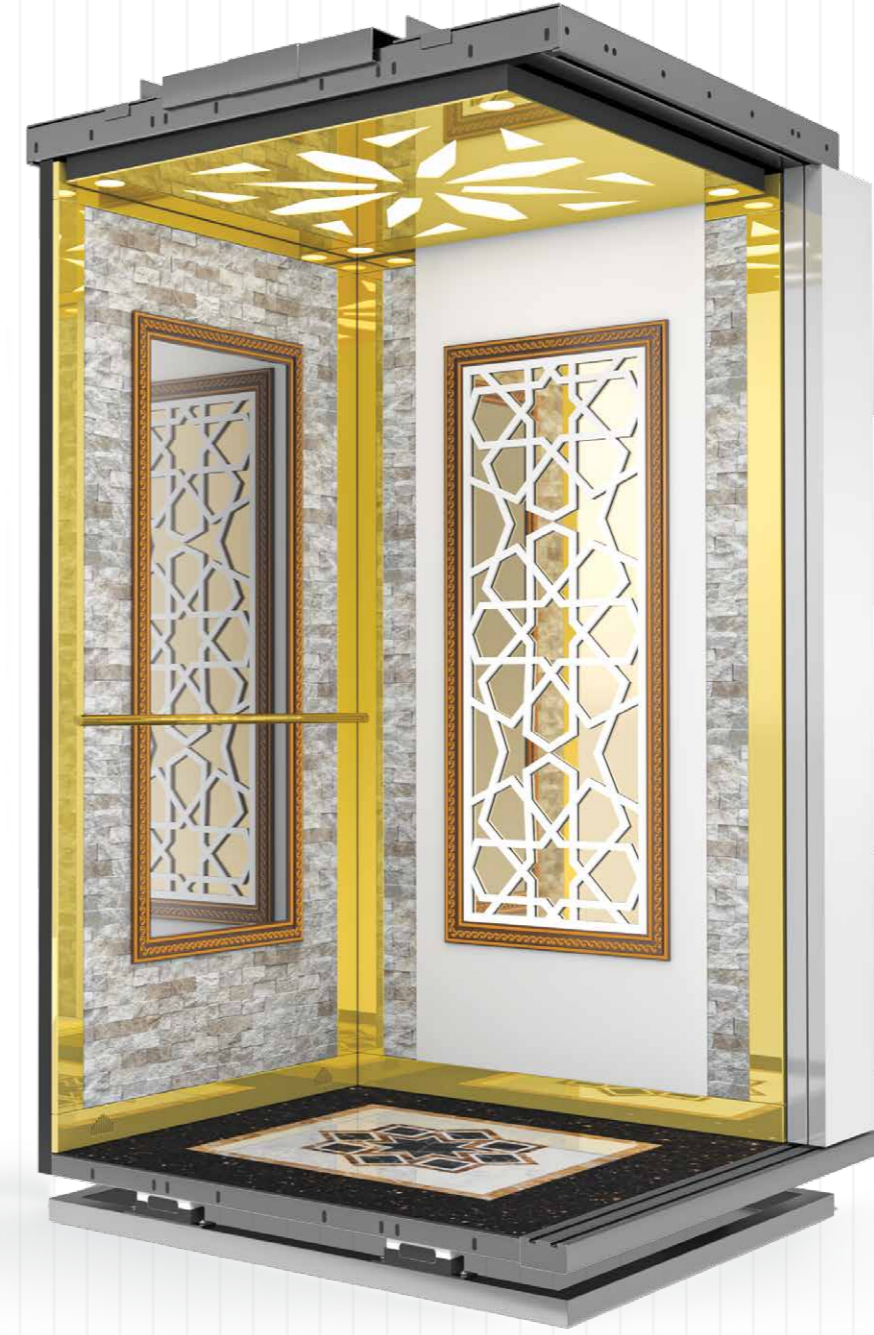

- Yan Duvarlar: Doğal Taş Kaplama
- Side Walls: Natural Stone Coating
- Arka Duvar: Yarım Boy Ayna
- Rear Wall: Half Size Mirror
- Taban: Desenli PVC
- Floor: Patterned PVC
- Tavan: Lazer kesim / Endirekt Aydınlatma
- Ceiling: Laser Cut / Indirect Lighting
- Aksesuar: Gold Paslanmaz
- Accessories: Gold Stainless Steel
- Küpeşte: Gold Paslanmaz
- Handle: Gold Stainless Steel