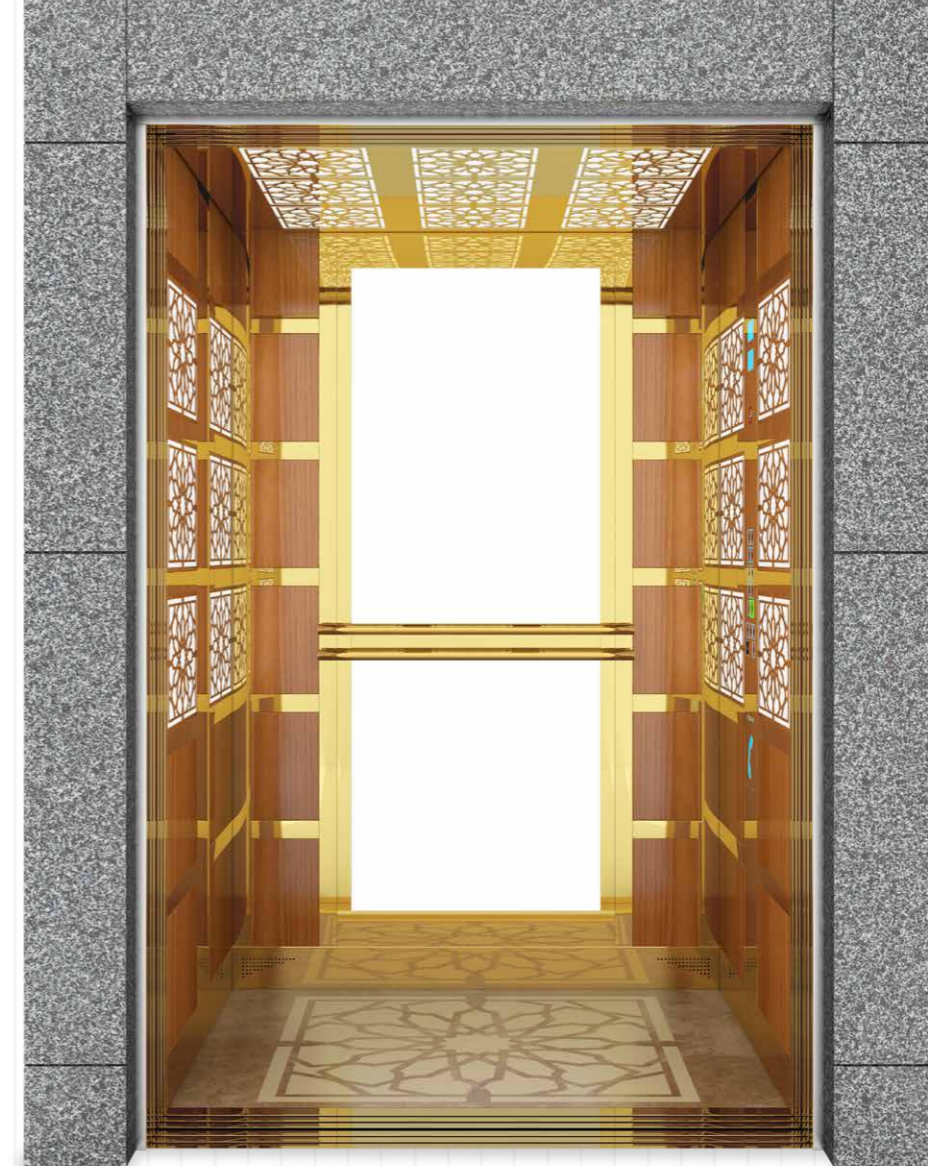

- Yan Duvarlar: Laminant Kaplama
- Side Walls: Laminate Coated

- Arka Duvar: Boy Ayna
- Rear Wall: Mirror

- Taban: Granit
- Floor: Granite

- Tavan: Lazer kesim / Endirekt Aydınlatma
- Ceiling: Laser Cut / Indirect Lighting

- Aksesuar: Gold Ayna Paslanmaz
- Accessories: Gold Mirror Stainless Steel

- Küpeşte: Gold Ayna Paslanmaz
- Handle: Gold Mirror Stainless Steel