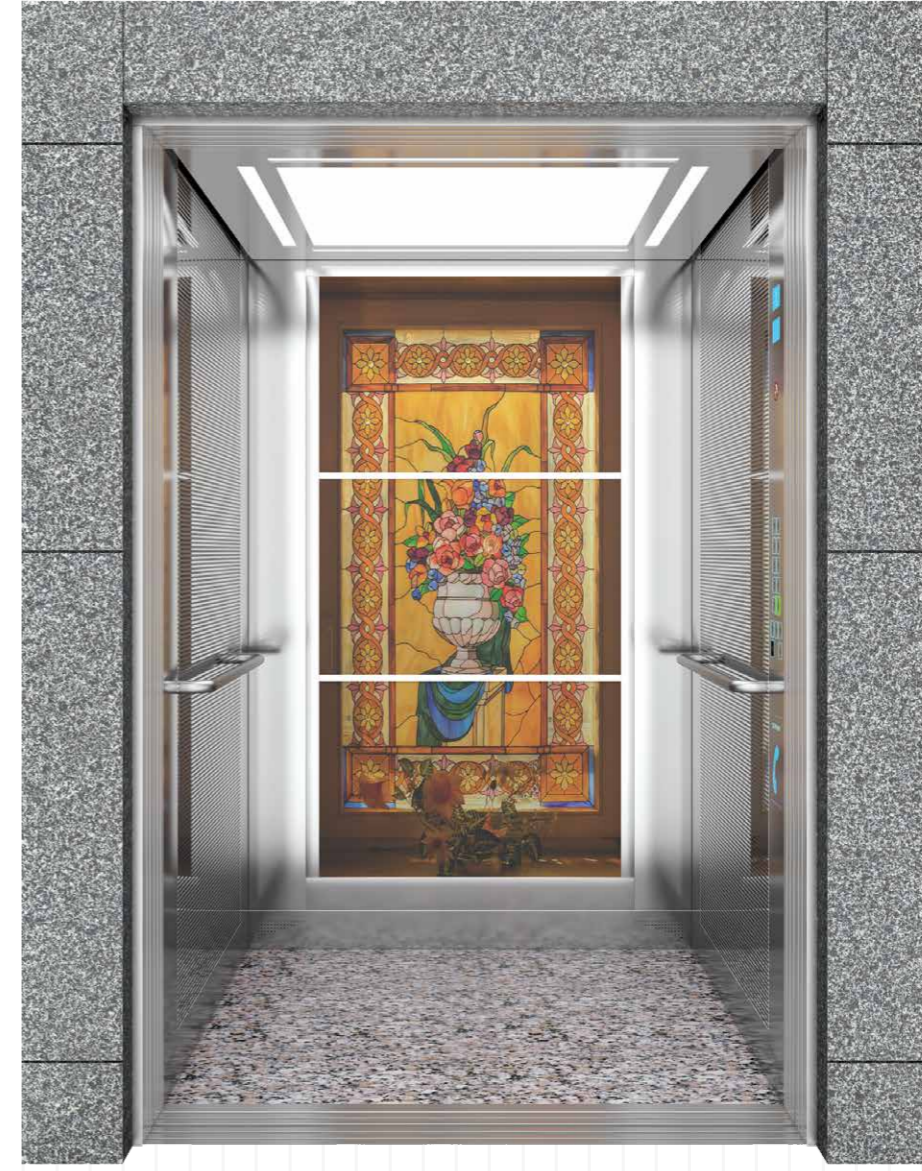

- Aksesuar: Ayna Paslanmaz
- Accessories: Mirror Stainless Steel

- Küpeşte: Ayna Paslanmaz
- Handle: Mirror Stainless Steel

YET-K-012

- Yan Duvarlar: Dekoratif Paslanmaz
- Side Walls: Decorative Stainless Steel